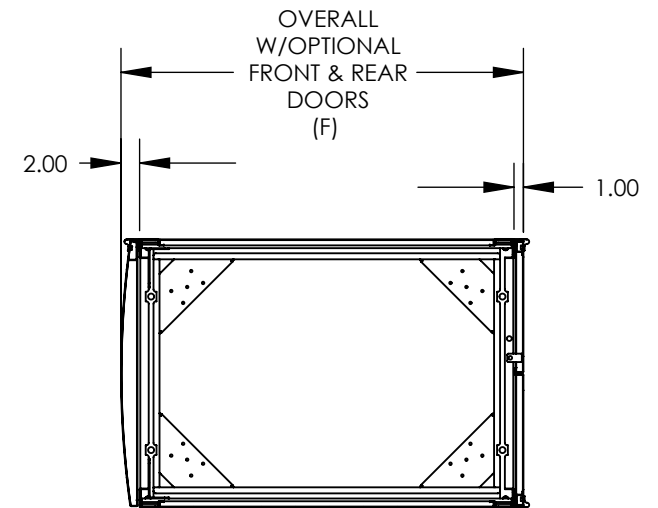

RACK UNITS	VERTICAL PANEL OPENING (A)	OVERALL HEIGHT (B)
24	42.06	46.16
42	73.56	77.66
45	78.81	82.91
47	82.31	86.41

FRAME DEPTH (C)	BOLT HOLE PATTERN (D)	TOP PANEL OPENING (E)
30.00	27.60	26.31
37.00	34.60	33.31
39.00	36.60	33.31

SECTION C-C
SCALE 1 : 16

FRAME DEPTH (C)	OVERALL W/OPTIONAL DOORS (FRONT & REAR) (F)
30.00	33.00
37.00	40.00
39.00	42.00

OPTIONAL MESH TOP PANEL SET

OPTIONAL FRONT DOOR

OPTIONAL SPLIT SIDE PANEL

SECTION A-A
SCALE 1 : 20