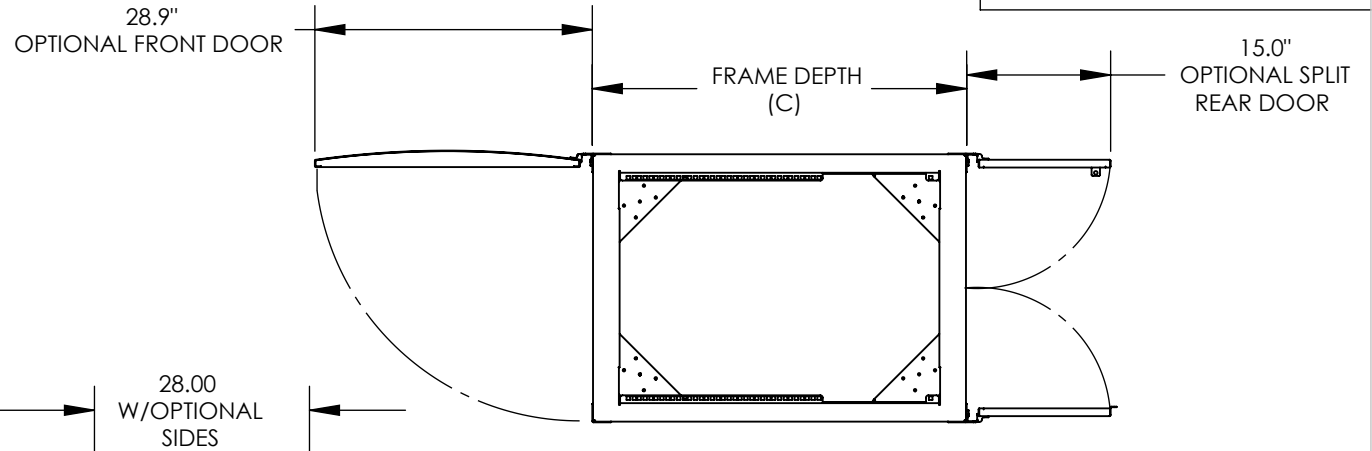

RACK UNITS	VERTICAL PANEL OPENING (A)	OVERALL HEIGHT (B)
24	42.06	46.16
42	73.56	77.66
45	78.81	82.91
47	82.31	86.41

FRAME DEPTH (C)	BOLT HOLE PATTERN (D)	TOP PANEL OPENING (E)
30.00	27.60	26.31
37.00	34.60	33.31
39.00	36.60	33.31

SECTION C-C
SCALE 1 : 16

FRAME DEPTH (C)	OVERALL W/OPTIONAL DOORS (FRONT & REAR) (F)
30.00	33.00
37.00	40.00
39.00	42.00

OPTIONAL MESH TOP PANEL SET

OPTIONAL FRONT DOOR

OPTIONAL SPLIT SIDE PANEL

SECTION A-A
SCALE 1 : 20