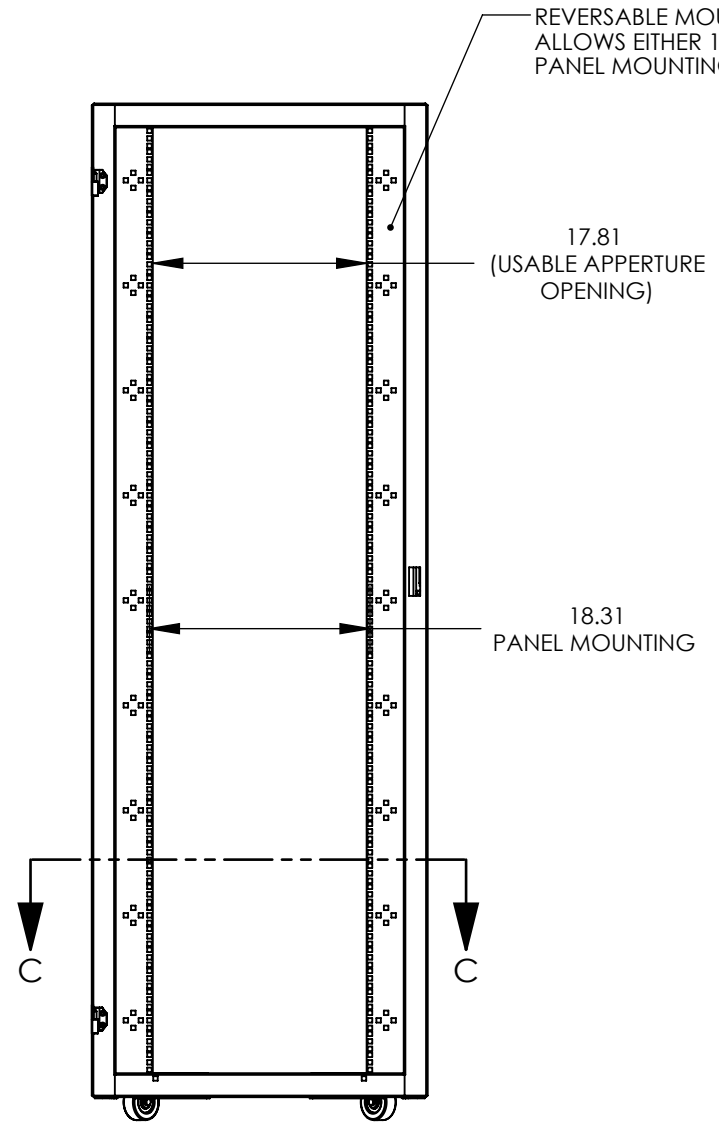

RACK UNITS	VERTICAL PANEL OPENING (A)	OVERALL HEIGHT (B)
24	42.06	46.16
42	73.56	77.66
45	78.81	82.91
47	82.31	86.41

FRAME DEPTH (C)	BOLT HOLE PATTERN (D)	TOP PANEL OPENING (E)
30.00	27.60	26.31
37.00	34.60	33.31
39.00	36.60	33.31

SECTION C-C
SCALE 1 : 16

FRAME DEPTH (C)	OVERALL W/OPTIONAL DOORS (FRONT & REAR) (F)
30.00	33.00
37.00	40.00
39.00	42.00

OPTIONAL MESH TOP PANEL SET

OPTIONAL FRONT DOOR

OPTIONAL SPLIT SIDE PANEL

SECTION A-A
SCALE 1 : 20