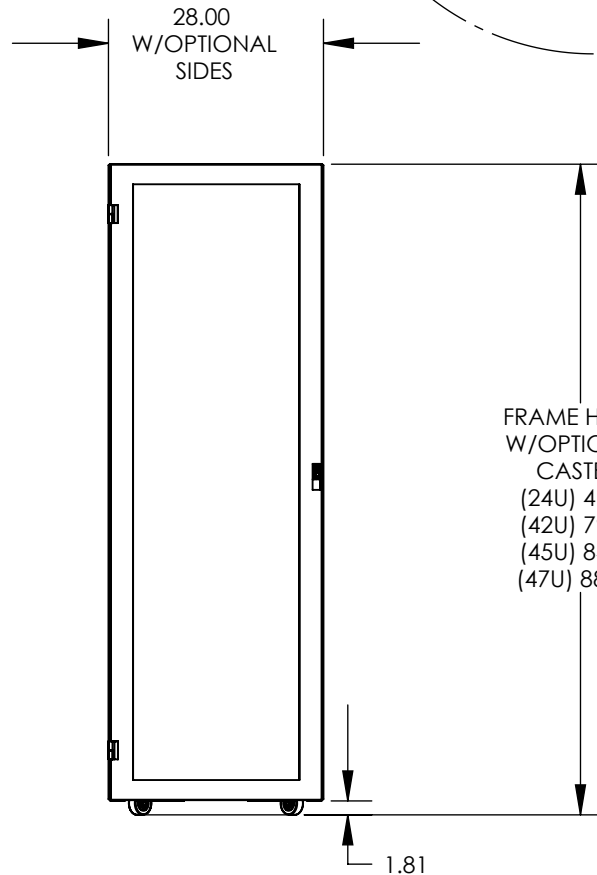

RACK UNITS	VERTICAL PANEL OPENING (A)	OVERALL HEIGHT (B)
24	42.06	46.16
42	73.56	77.66
45	78.81	82.91
47	82.31	86.41

FRAME DEPTH (C)	BOLT HOLE PATTERN (D)	TOP PANEL OPENING (E)
30.00	27.60	26.31
37.00	34.60	33.31
39.00	36.60	33.31

SECTION C-C
SCALE 1 : 16

FRAME DEPTH (C)	OVERALL W/OPTIONAL DOORS (FRONT & REAR) (F)
30.00	33.00
37.00	40.00
39.00	42.00

OPTIONAL MESH TOP PANEL SET

OPTIONAL FRONT DOOR

OPTIONAL SPLIT SIDE PANEL

SECTION A-A
SCALE 1 : 20