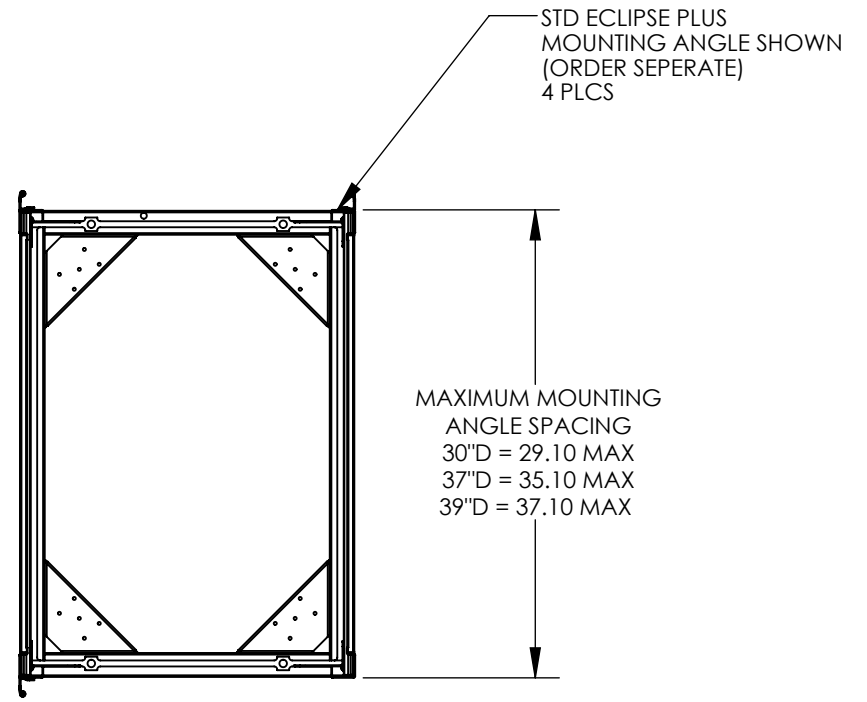

RACK UNITS	VERTICAL PANEL OPENING (A)	OVERALL HEIGHT (B)
24	42.06	46.16
42	73.56	77.66
45	78.81	82.91
47	82.31	86.41

FRAME DEPTH (C)	BOLT HOLE PATTERN (D)	TOP PANEL OPENING (E)
30.00	27.60	26.31
37.00	34.60	33.31
39.00	36.60	33.31

SECTION C-C
SCALE 1 : 16

FRAME DEPTH (C)	OVERALL W/OPTIONAL DOORS (FRONT & REAR) (F)
30.00	33.00
37.00	40.00
39.00	42.00

OPTIONAL MESH TOP PANEL SET

OPTIONAL FRONT DOOR

OPTIONAL SPLIT SIDE PANEL

SECTION A-A
SCALE 1 : 20